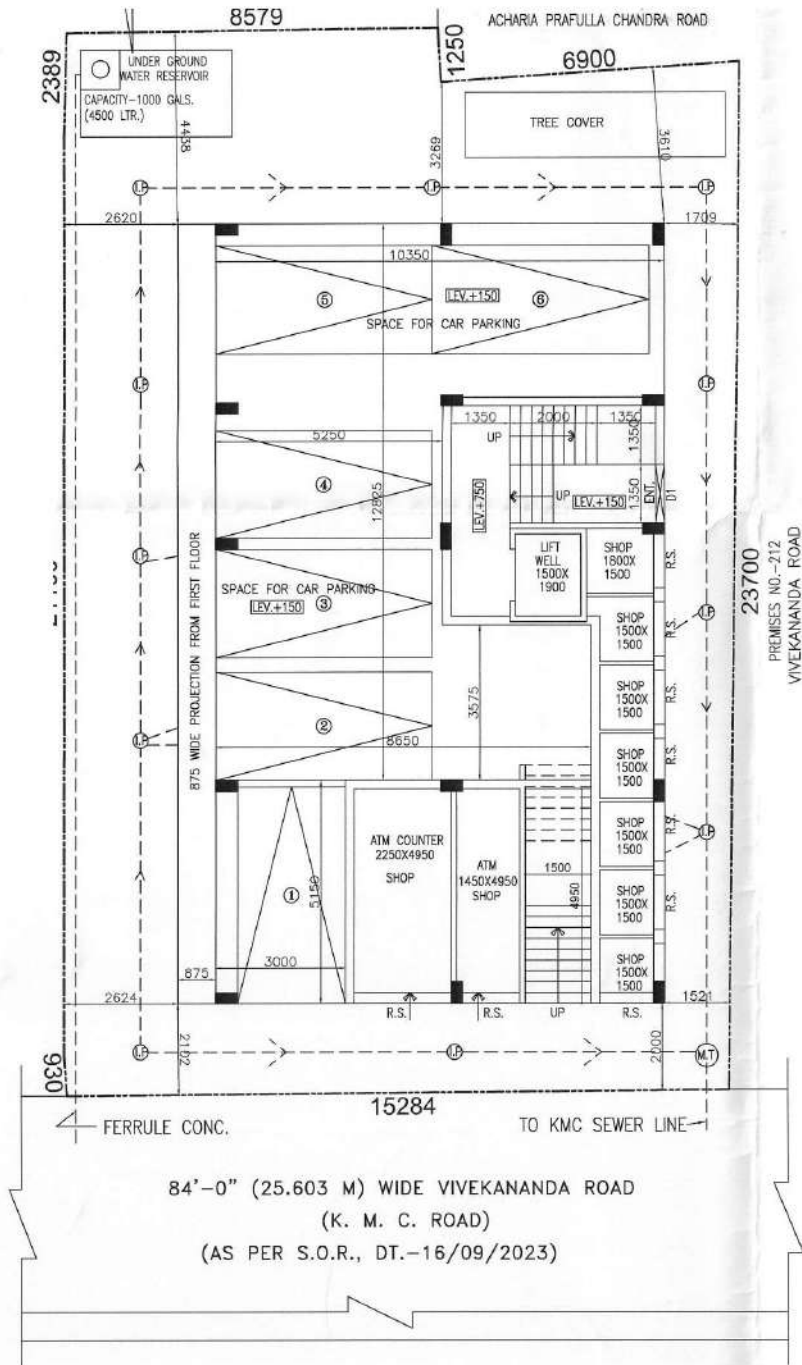

# Proposed Project at Premises No-214, Vivekananda Road, Ward No-28, Borough-IV, under Kolkata Municipal Corporation, P.S.- Narkeldanga, Kolkata-700006

**LATITUDE : 22.584992**  
**LONGITUDE : 88.373295**